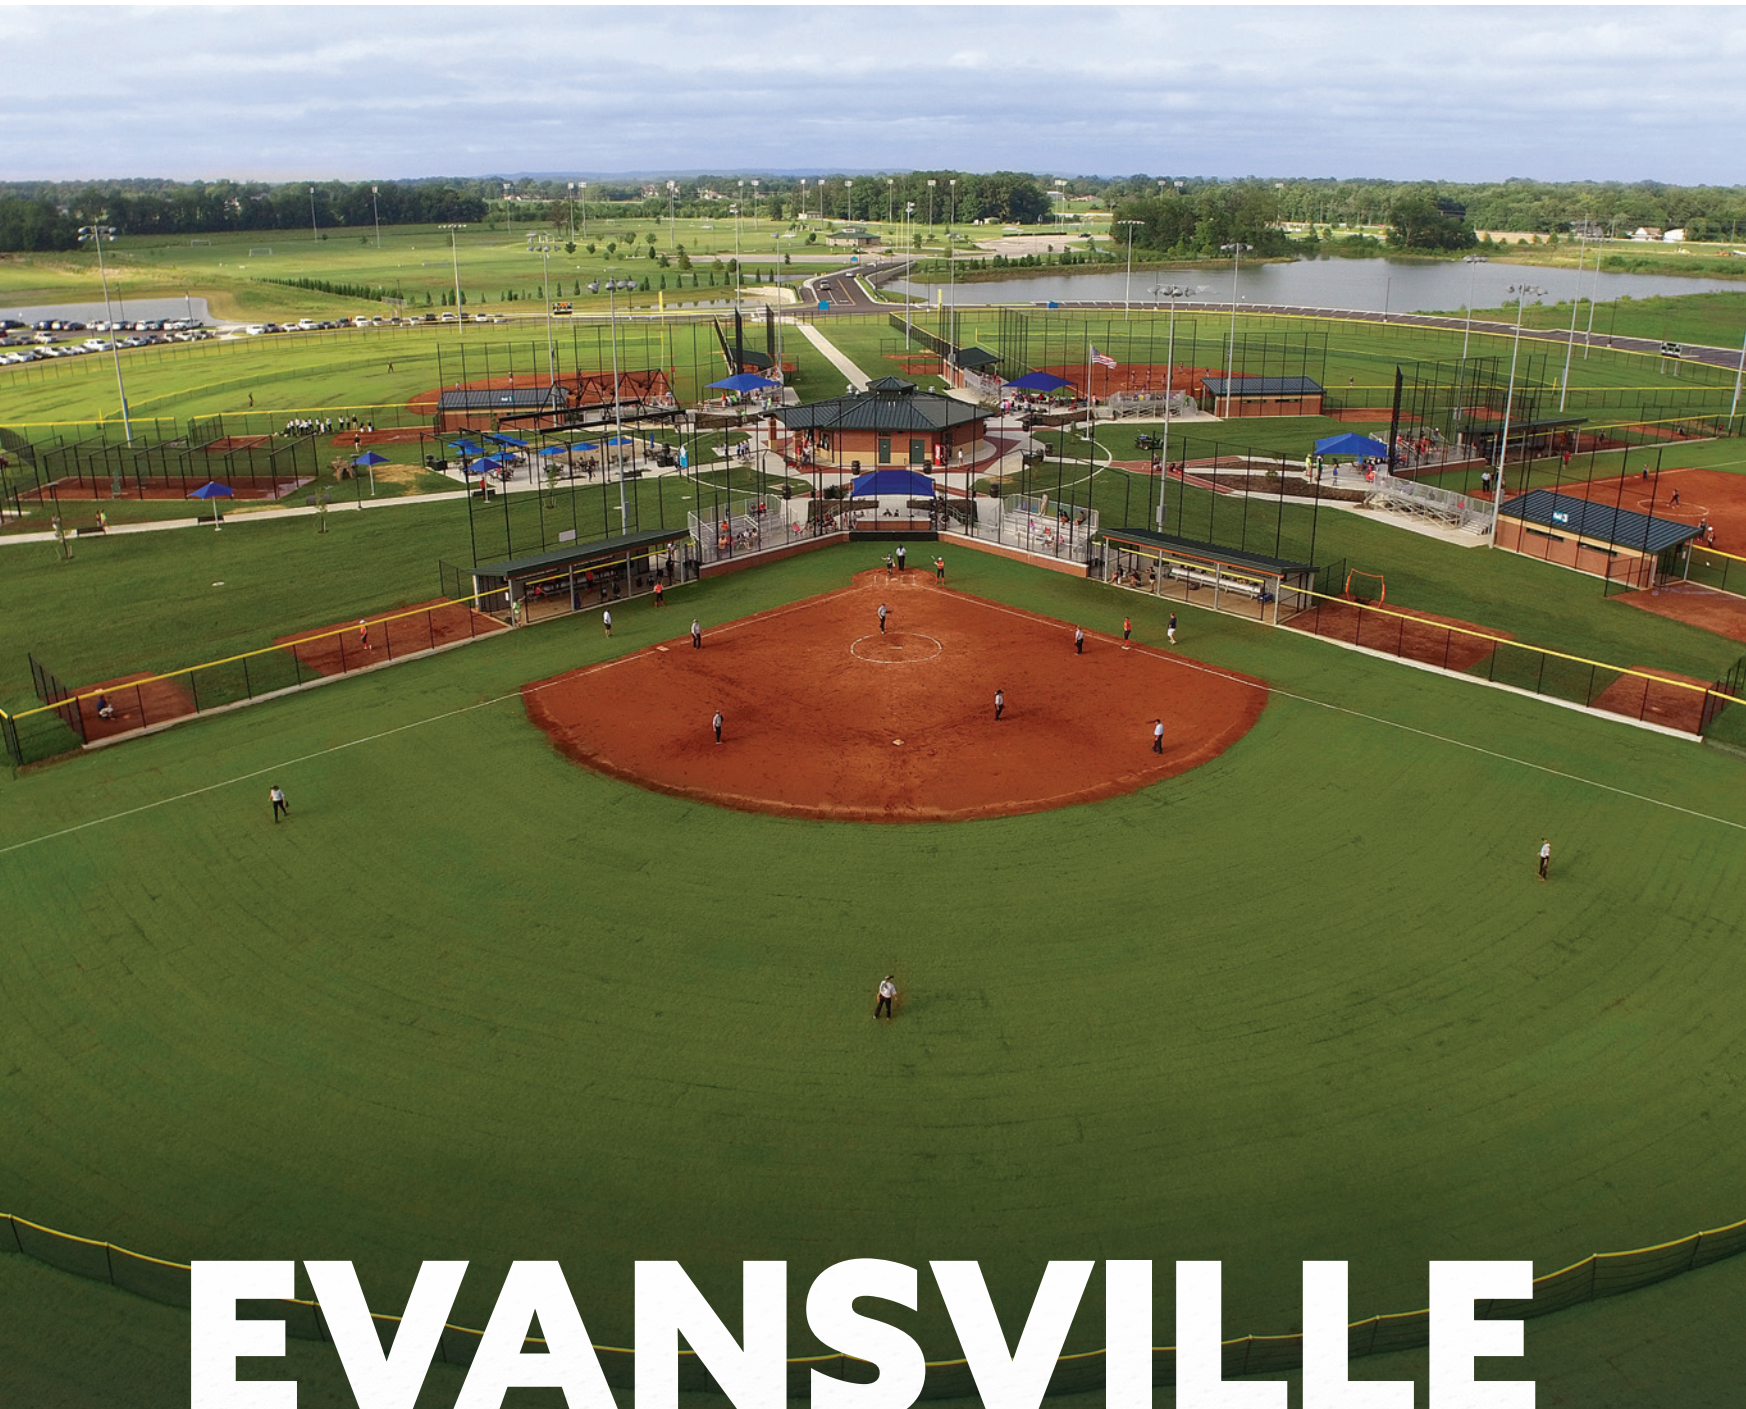

FACILITY SPOTLIGHT

DEACONESS SPORTS PARK

BASEBALL

Deaconess Sports Park boasts eight pristine, multipurpose 300-ft diamonds with Bermuda grass. Each of these state-of-the-art diamonds includes permanent lights, dugouts, and scoreboards.

GOEBEL SPORTS COMPLEX

SOCCER, LACROSSE, & FIELD HOCKEY

Goebel Sports Complex is home to 10 Olympic-size fields, six of them supplied with lights. The Complex also includes two synthetic turf fields with bleacher seating, six Bermuda fields, and two fescue fields.

EVANSVILLE

Located in Southwestern Indiana, Evansville offers big city amenities with small-town friendliness. You will enjoy affordable comfort with top facilities. The team in Evansville is ready to provide a championship experience to all players, coaches, and fans.

812.421.2203
lpeck@visitevansville.com
visitevansville.com

812.434.7699
emarvin@evansvillesports.org
evansvillesports.org