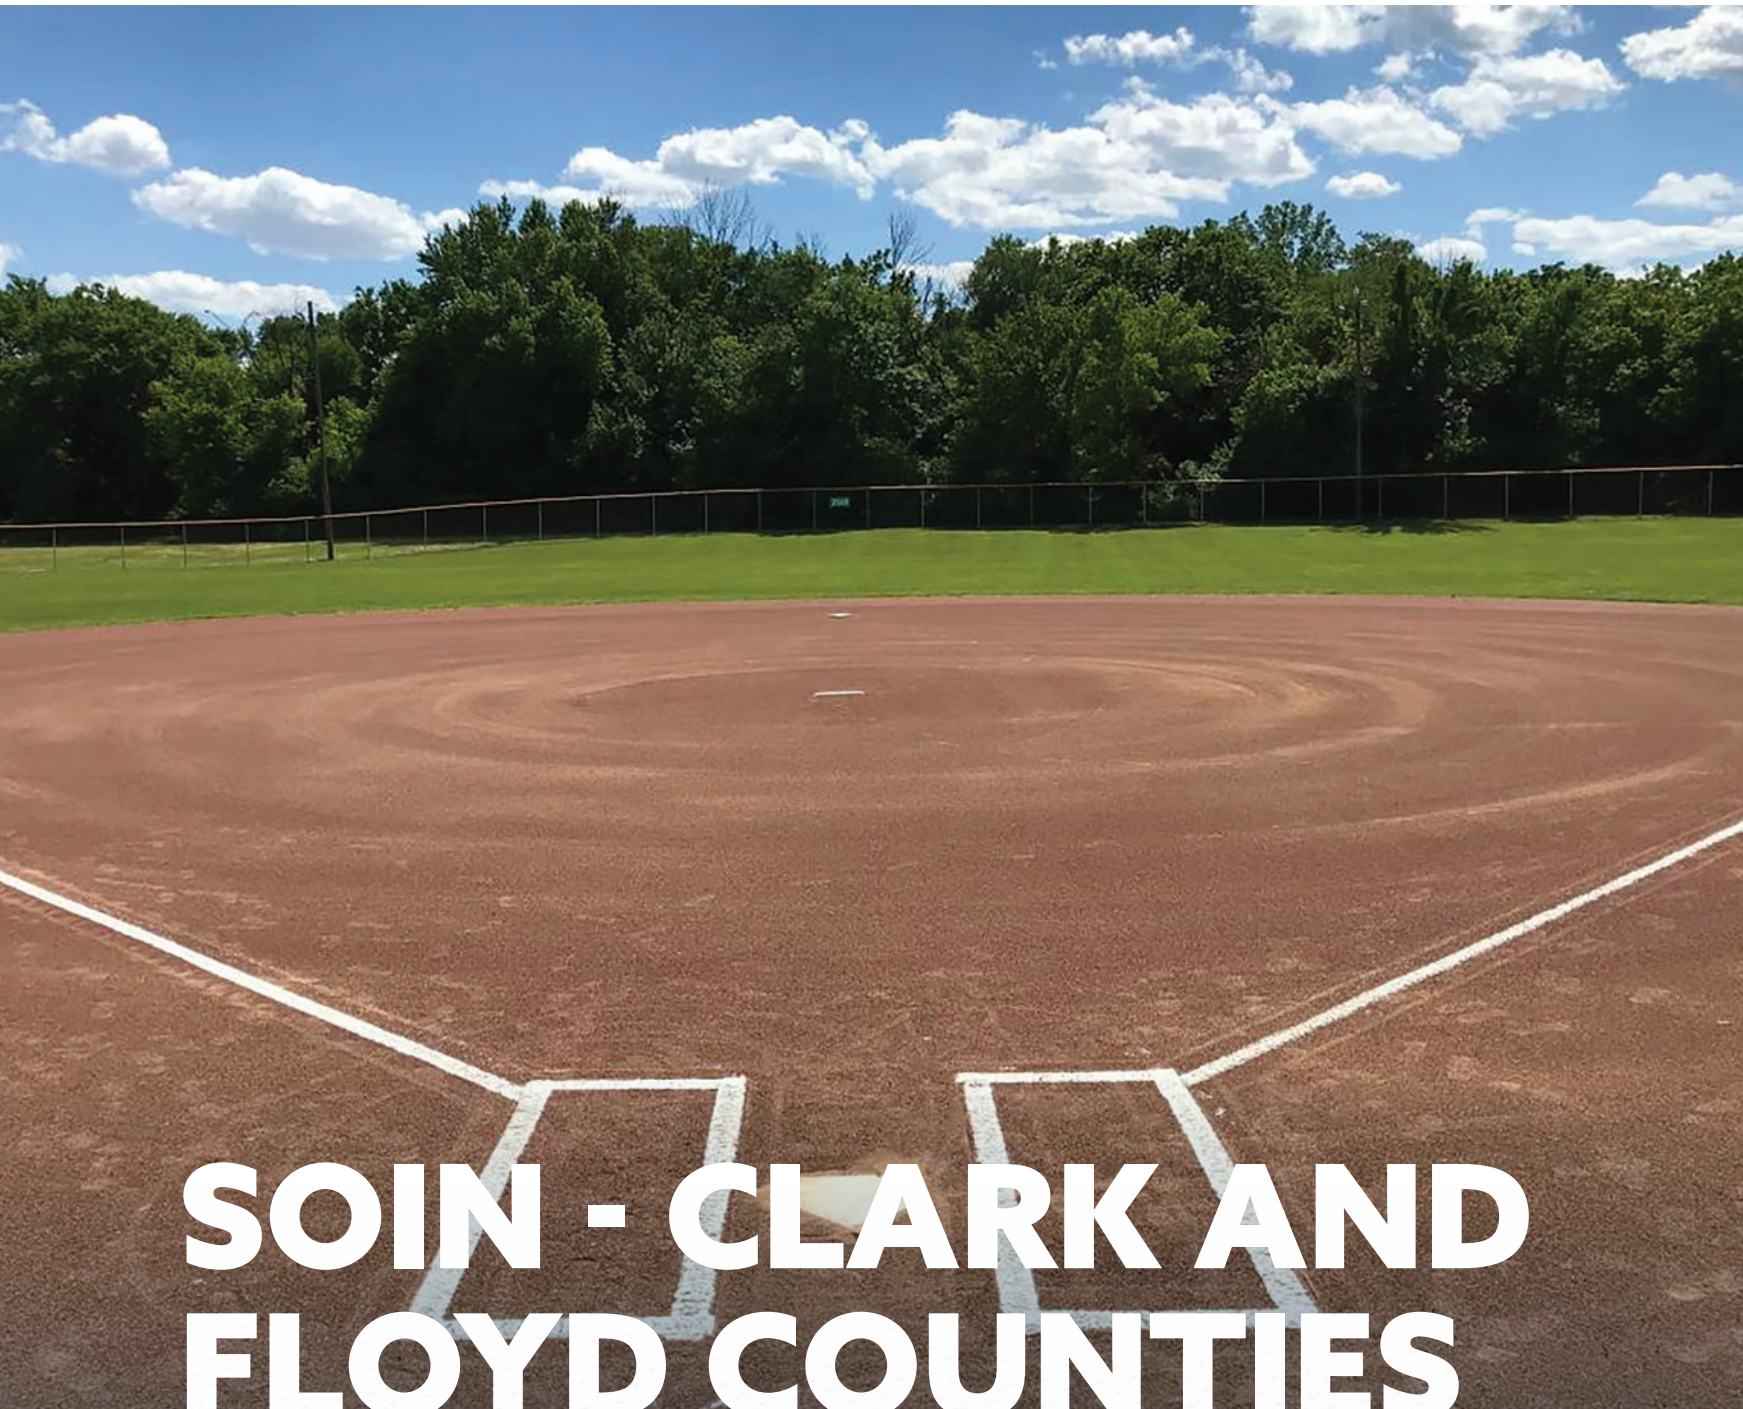

# SOIN - CLARK AND FLOYD COUNTIES

Located in the sweet spot of Indiana, SoIN offers unique experiences for sporting events. Facilities range from the quaint settings of the local parks to a stadium fit for local NAIA school, Indiana University Southeast.