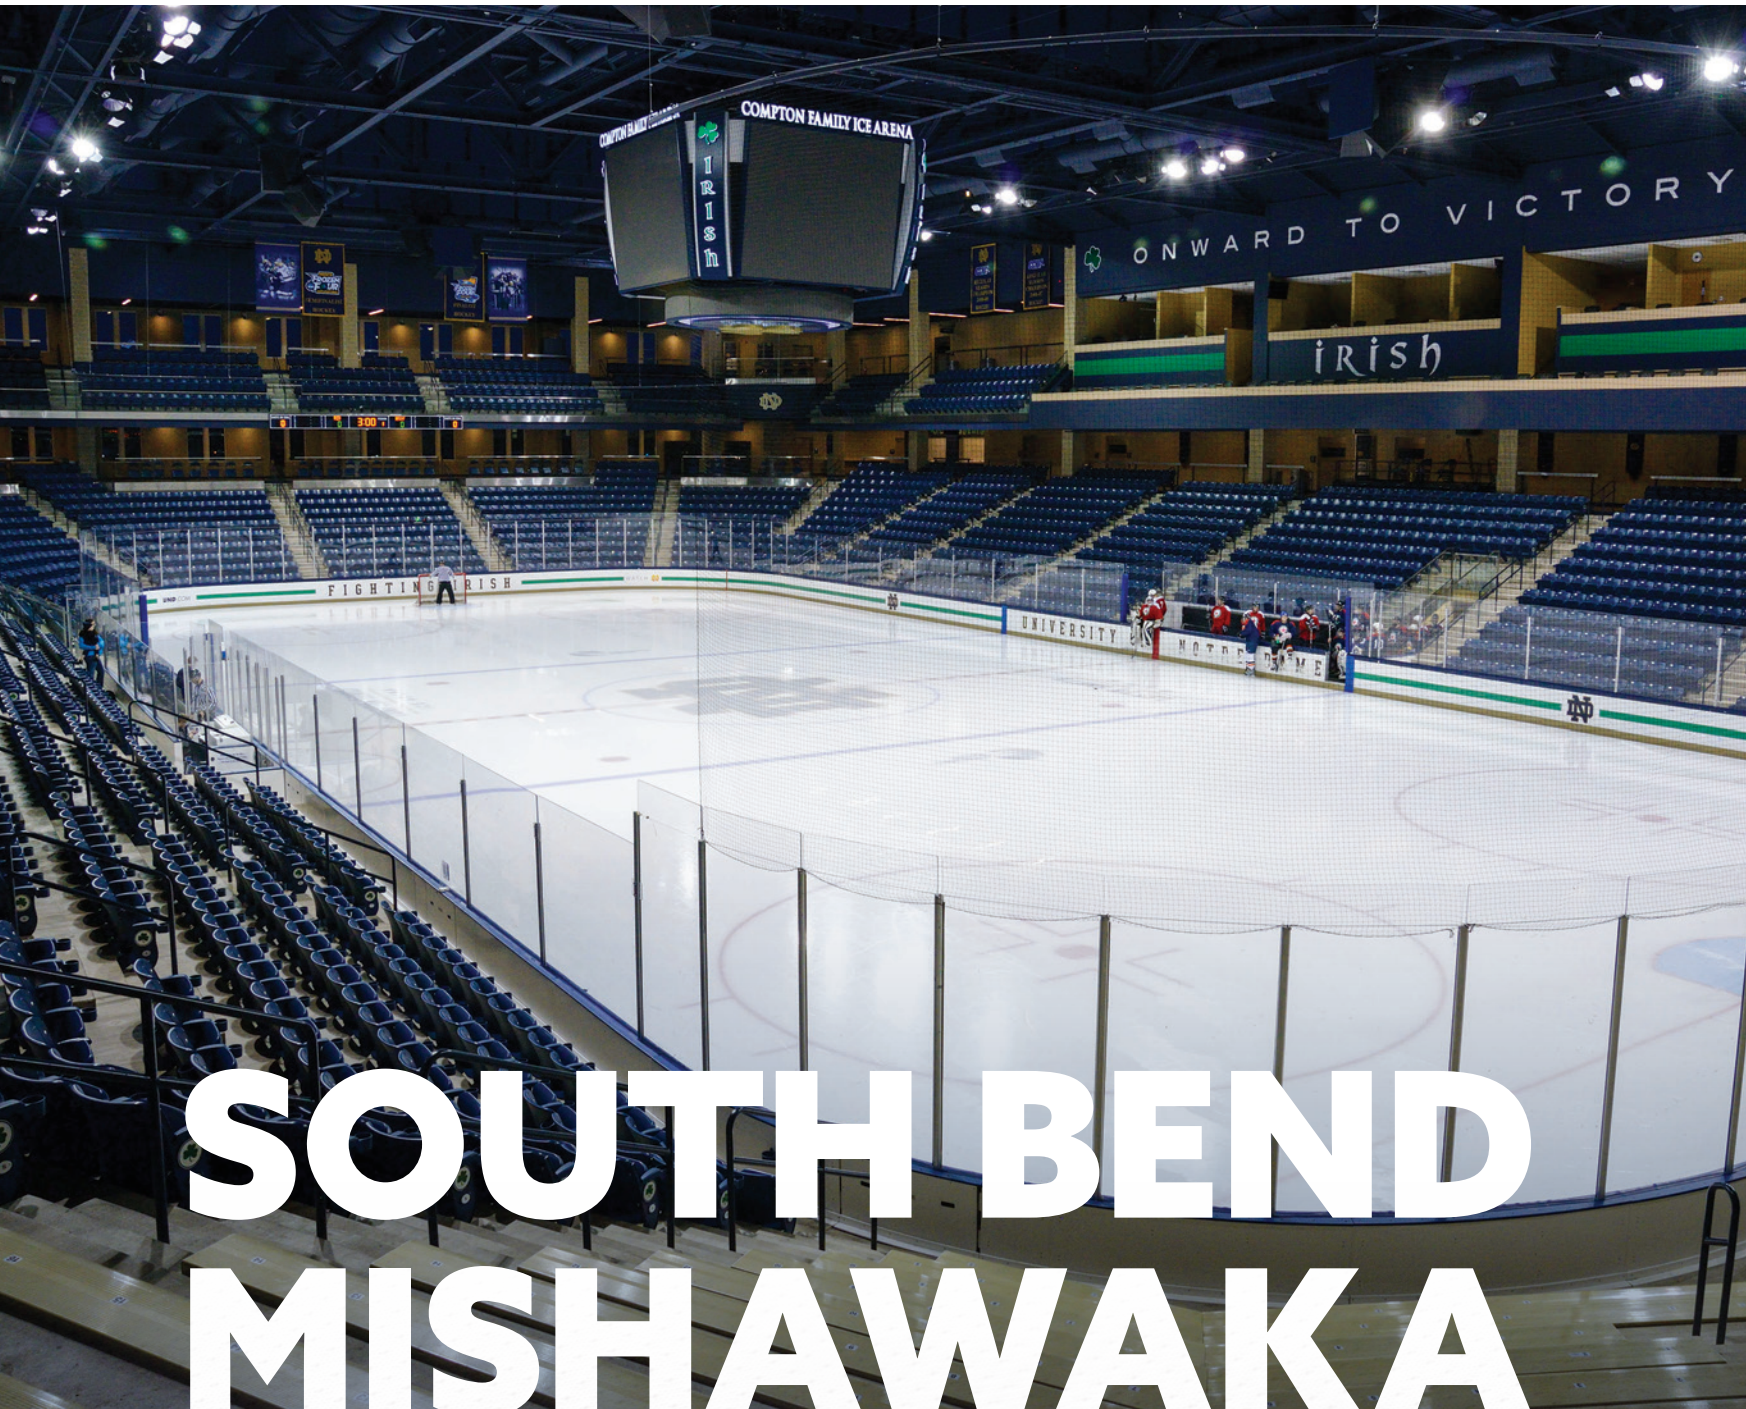

FACILITY SPOTLIGHT

UNIVERSITY OF NOTRE DAME - COMPTON FAMILY ICE ARENA

**HOCKEY, FIGURE SKATING, CURLING, BROOMBALL, CORNHOLE, PICKLEBALL,
& OTHER ICE AND NON-ICE SPORTS**

Considered one of the top college hockey venues in the country, Compton Family Ice Arena opened in 2011. It is home to the Notre Dame hockey team and includes two sheets of ice – the main NHL-sized rink and an auxiliary Olympic-sized sheet. The main rink seats over 5,000 people and the other around 350. There are locker rooms, public restrooms, and concession stands.

BENDIX ARENA

ESPORTS

Scheduled to open in early 2021, Bendix Arena will be a state-of-the-art esports facility. The space includes 600 seats, team rooms, and a separate production facility. Bendix Arena is located inside Century Center, the downtown South Bend convention center. Century Center is within walking distance of over 600 hotels rooms, plus dozens of restaurants and attractions.

UNIVERSITY OF NOTRE DAME - WARREN GOLF COURSE

GOLF

The Warren Golf Course at Notre Dame is considered one of the finest public courses in Indiana. Warren, a Coore and Crenshaw design, is home to the University of Notre Dame's men's and women's golf teams. It has also hosted several prestigious tournaments, including the 2019 U.S. Senior Open. It was the first course on a college campus to host a USGA championship.

Sports are stitched into the fabric of the South Bend Mishawaka community. South Bend is positioned as a hub of the Great Lakes region and home to one of college football's most storied programs and one of the best Single-A ballparks in baseball.

Sports Tourism Manager
Visit South Bend Mishawaka

574.400.4021
nkleva@visitsouthbend.com
visitsouthbend.com