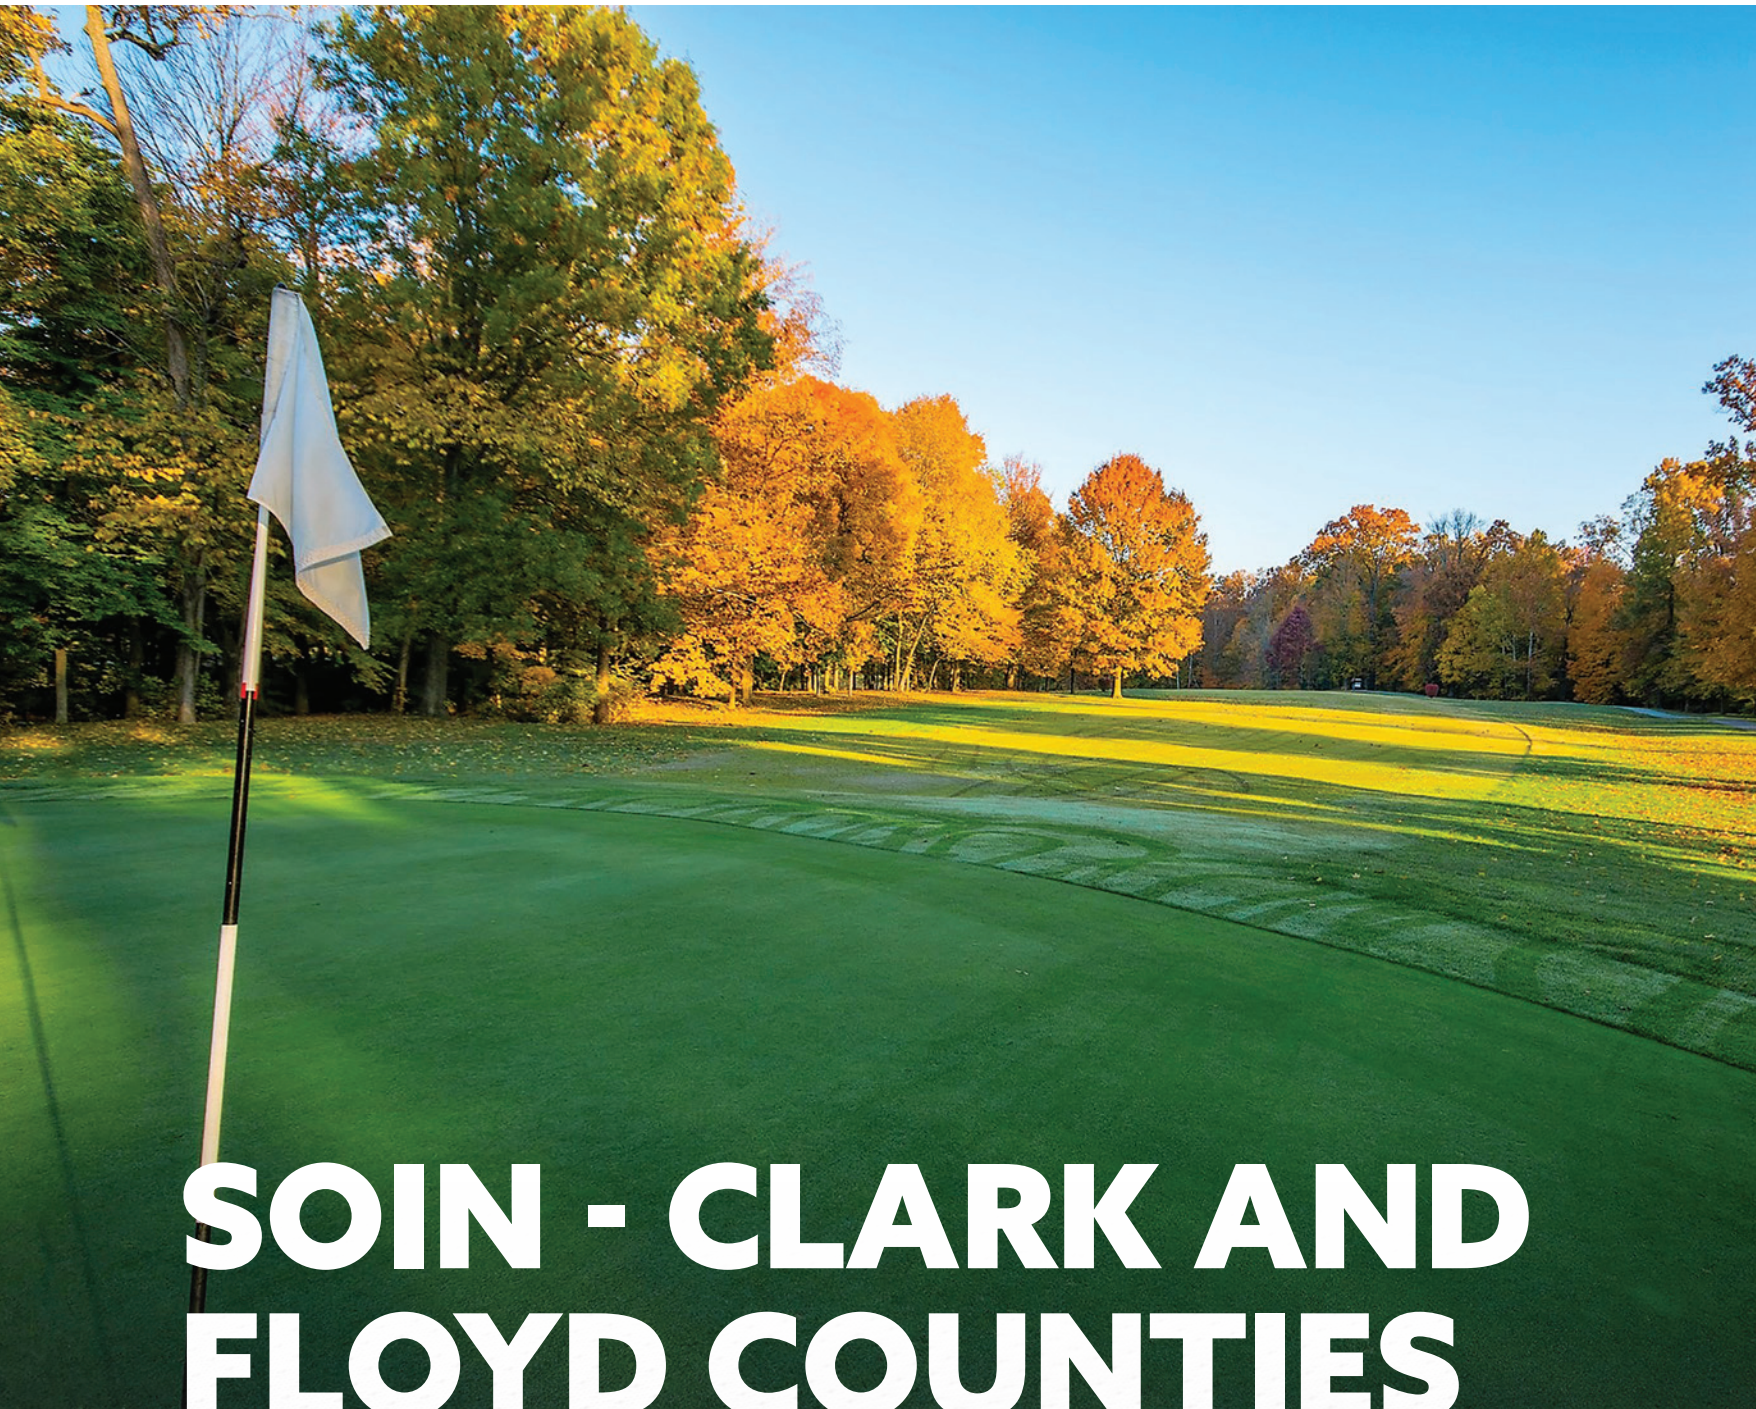

# SOIN - CLARK AND FLOYD COUNTIES

Located in the sweet spot of Indiana, SoIN offers unique experiences for sporting events. Facilities range from the quaint settings of the local parks to a stadium fit for local NAIA school, Indiana University Southeast.